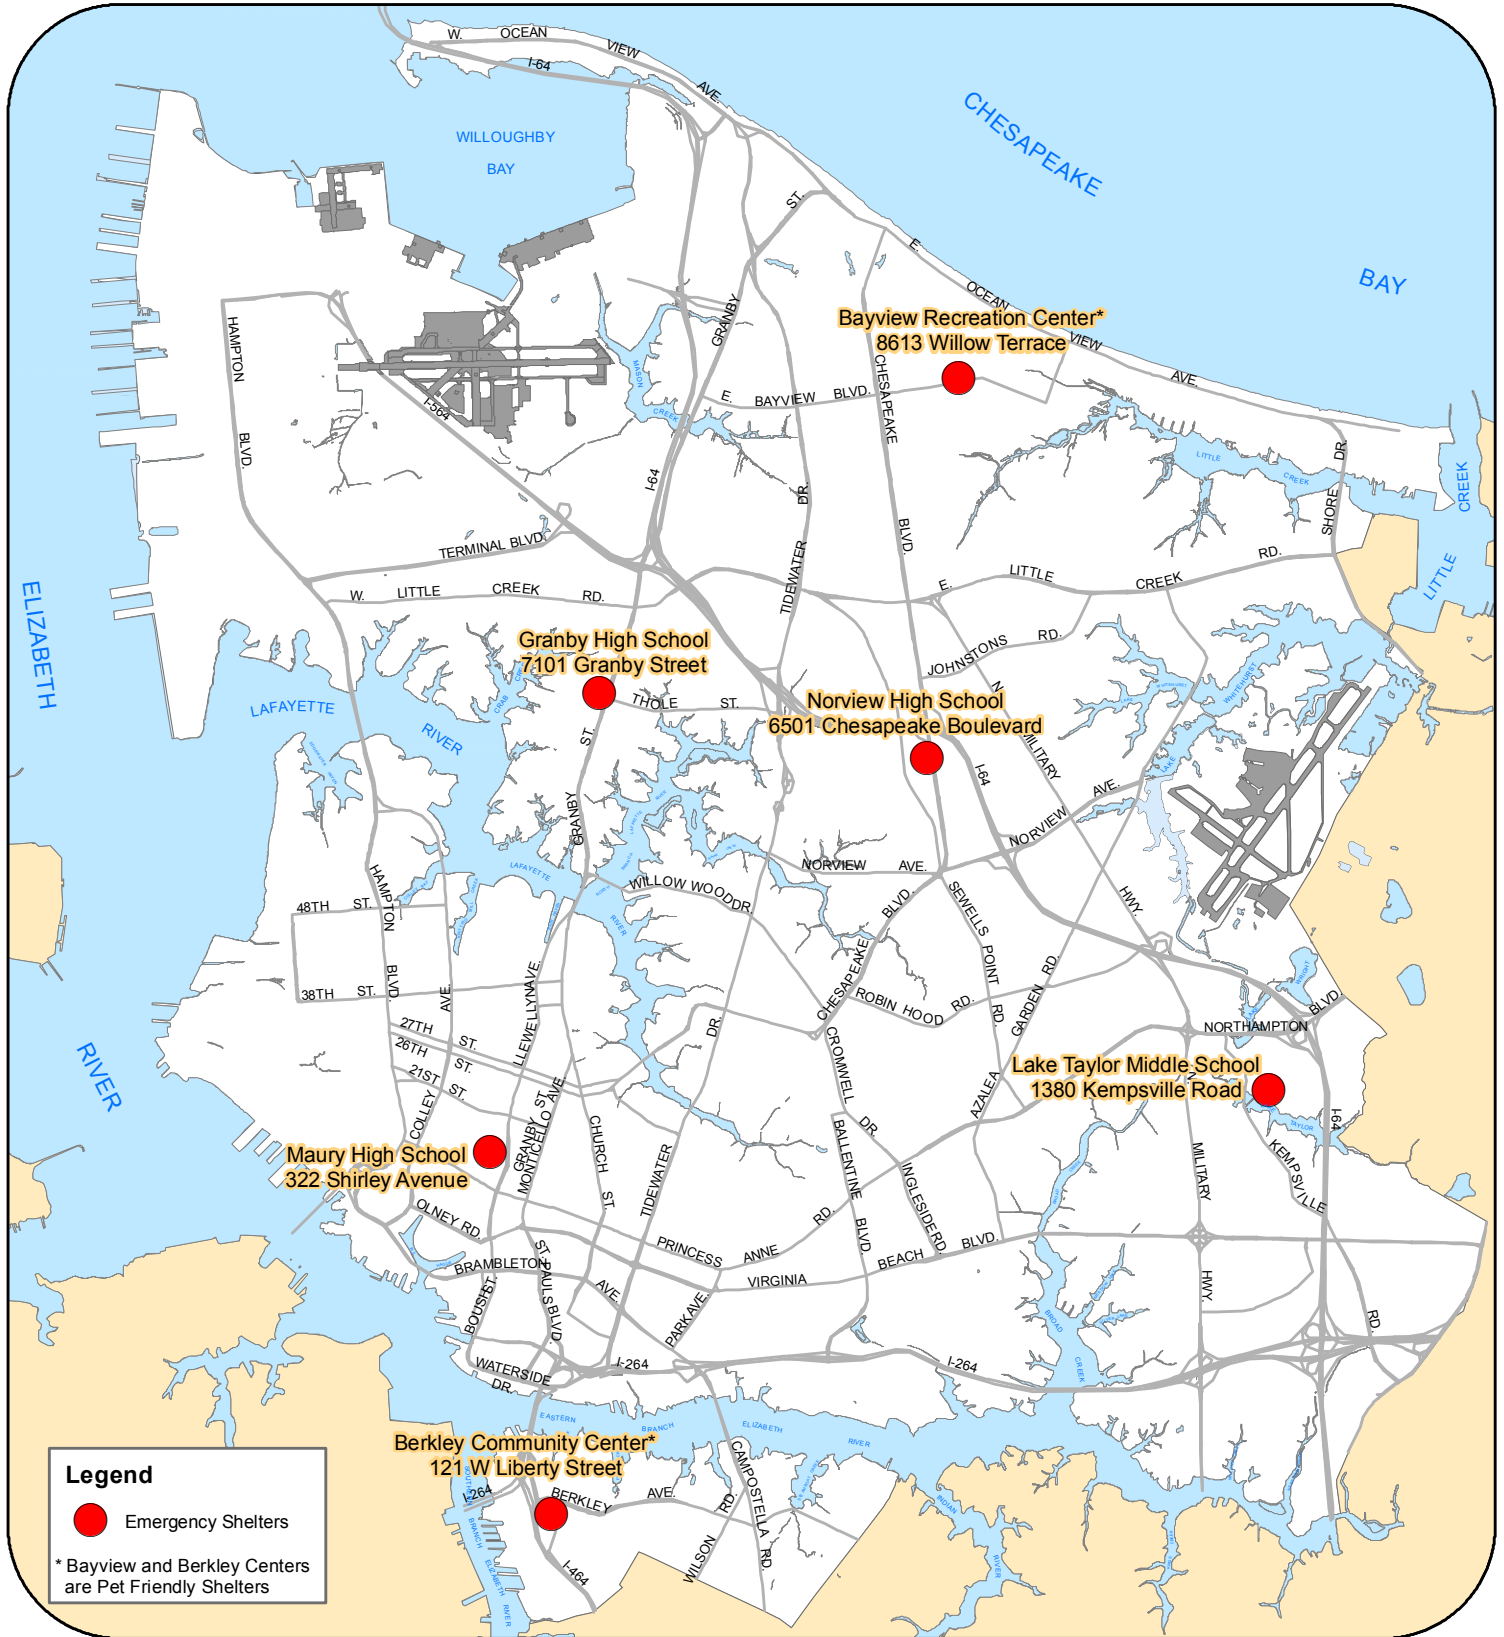

Main Emergency Shelters

City of Norfolk, Virginia

Created by the Department of Communications and Technology, GIS Bureau. Data provided by the Department of Emergency Management. This map is intended for graphic purposes only.