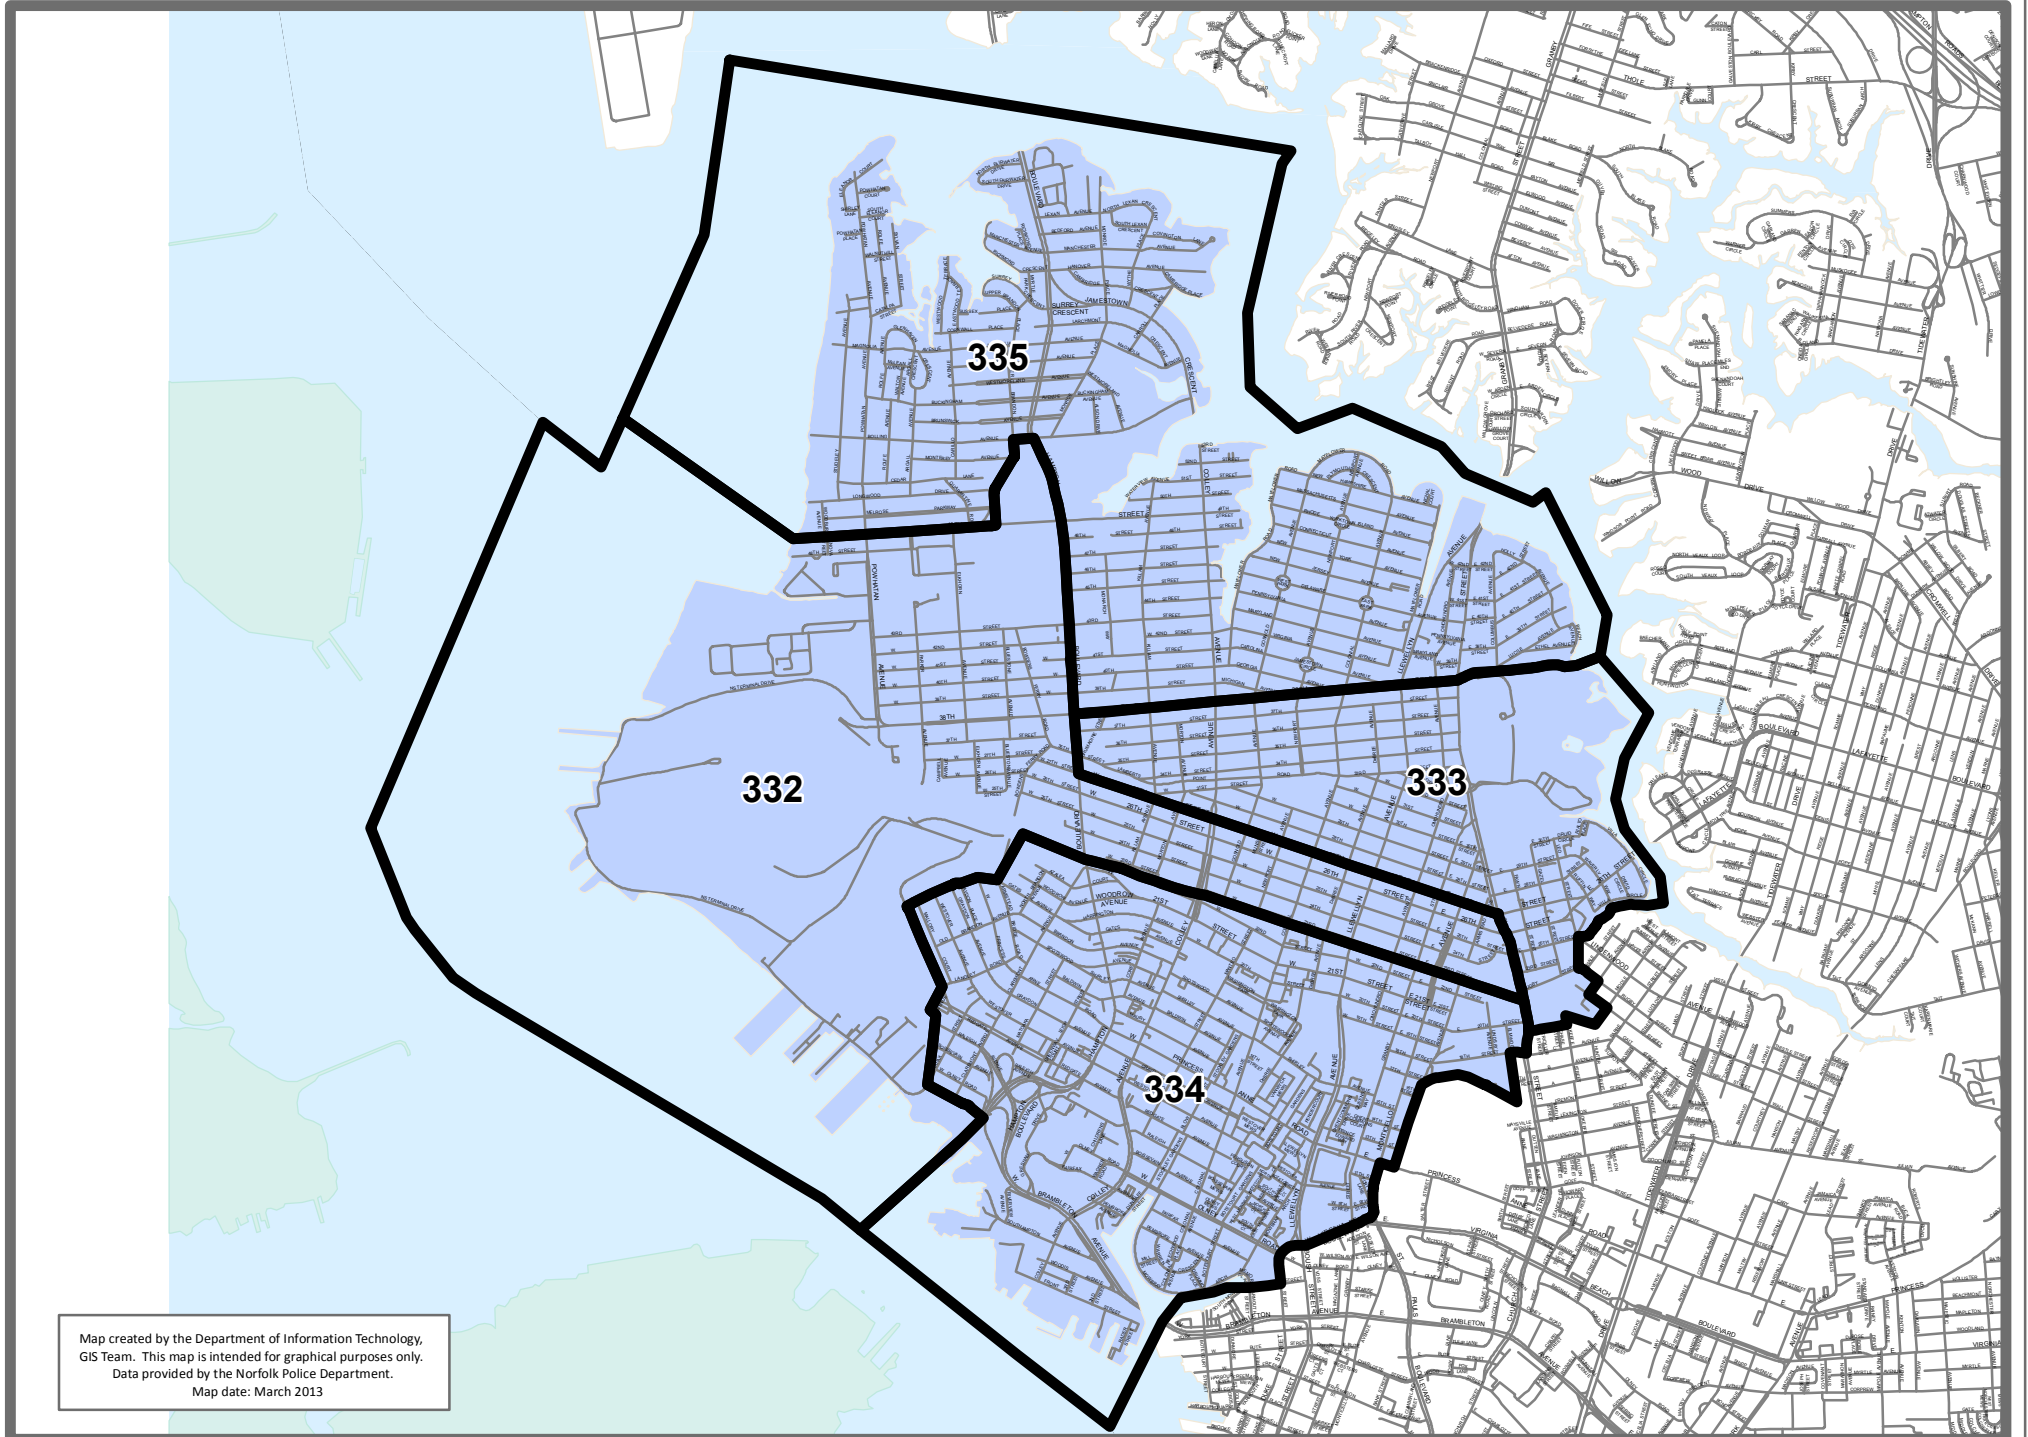

3rd Precinct- Blue Sector

City of Norfolk, Virginia

Map created by the Department of Information Technology,
GIS Team. This map is intended for graphical purposes only.
Data provided by the Norfolk Police Department.
Map date: March 2013