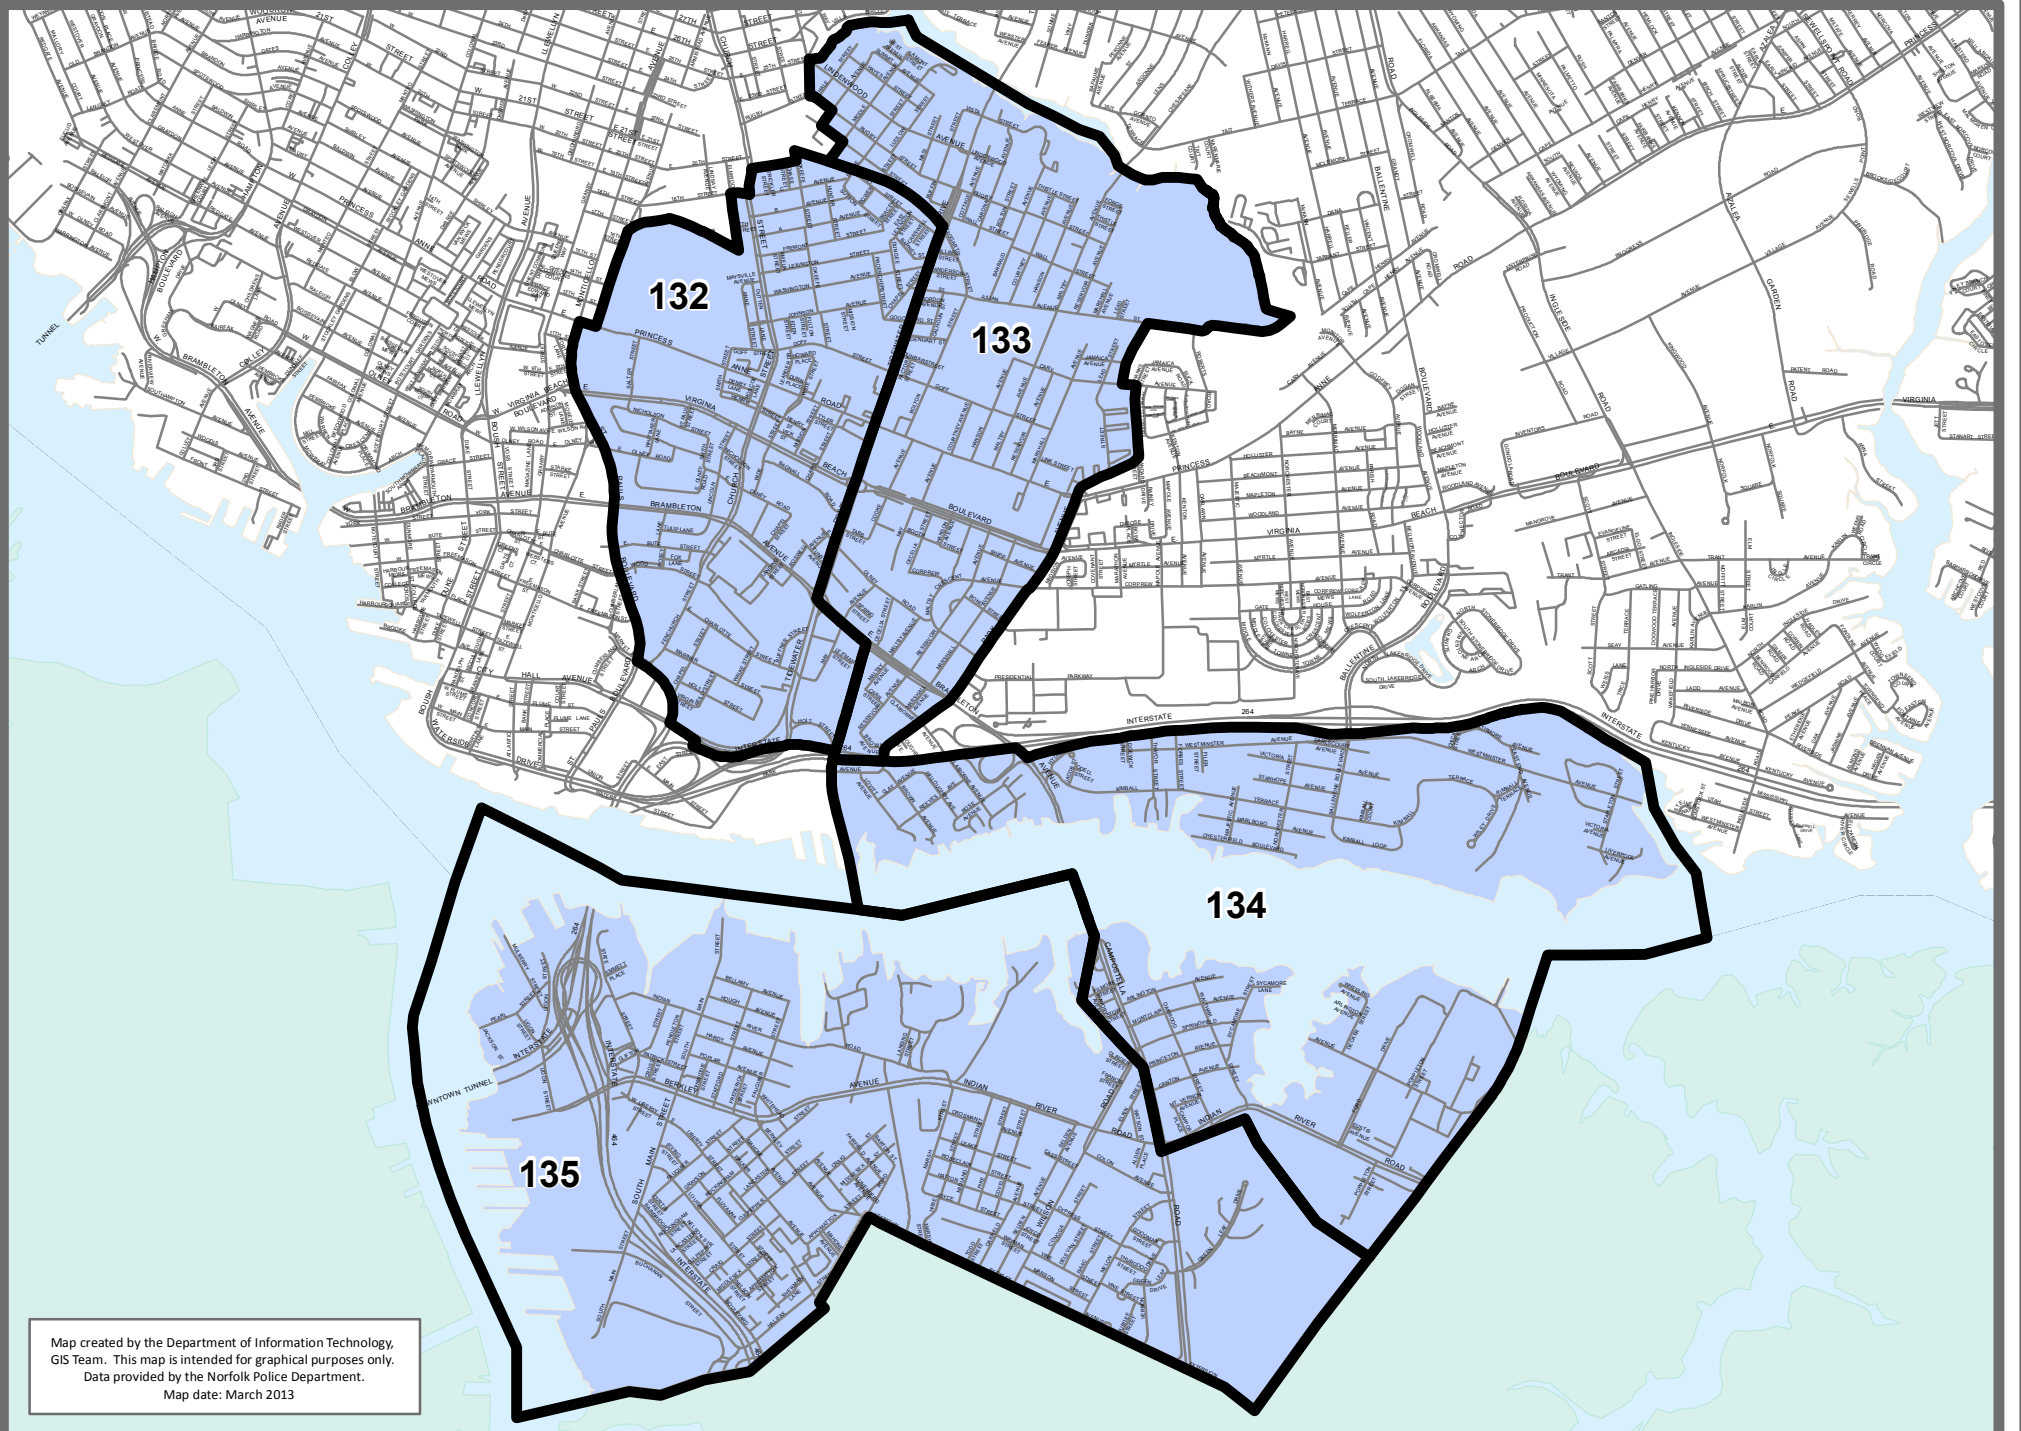

1st Precinct- Blue Sector

City of Norfolk, Virginia

Map created by the Department of Information Technology, GIS Team. This map is intended for graphical purposes only. Data provided by the Norfolk Police Department. Map date: March 2013